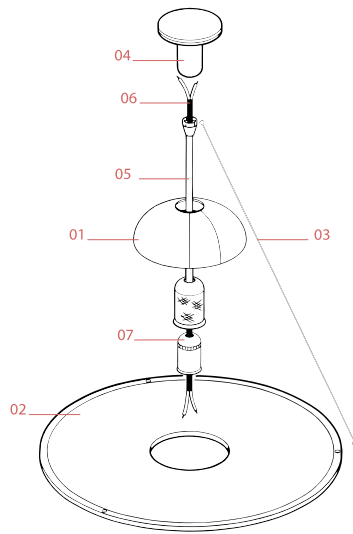

FLOS

F2500000 Chrome

Frisbi

Designed by Achille Castiglioni, 1978

Halogen - 105W

Suspension lamp providing direct, diffused and reflected light. Opaline polymethylmethacrylate (PMMA) injection-molded diffuser plate suspended by three fine steel cables. Polished, nickel-plated, and zapon-varnished stamped sheet metal reflector painted gloss-white inside. Black painted, injection-molded ABS ceiling fitting and rose.

Physical

Colour	Chrome
Length (mm)	600
Cord length (mm)	2700
Canopy dimension (mm)	111
Canopy width (mm)	101
Net weight (kg)	2.65
Package height (mm)	170
Package width (mm)	655
Package length (mm)	655
Package volume (m3)	0.07
IP internal	20

Schematic light drawing

Beam Angle: 20°

h(m)	E(lx)	D(m)
1	1929	0.36
2	482	0.72
3	214	1.08
4	121	1.44
5	77	1.80

Luminous flux luminaire
858 lm

Photometric

Light distribution

Roto symmetric

Electrical

LED Reflector Frosted Lamp E27

13W 2700K R80 Dimmable

Spare Parts

- | | | |
|-----|-----------------------------------|-----------|
| 01. | Reflector | RF00862 |
| 02. | Plexiglass diffuser | RF05806 |
| 03. | Frisbi steel wires (3 pieces) | RF06823 |
| 04. | Complete ceiling rose assembly | RF2500100 |
| 05. | Grid support with stem | RF01439 |
| 06. | 2x1 2.7 mt black electrical cable | RF29648 |
| 07. | New version lamp holder | RF2500200 |