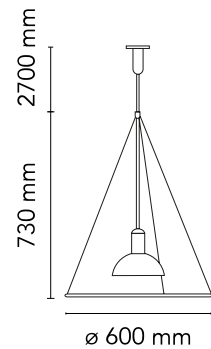

FLOS

F2500000 Chrome

Frisbi

Designed by Achille Castiglioni, 1978

Halogen - 105W

Suspension lamp providing direct, diffused and reflected light. Opaline polymethylmethacrylate (PMMA) injection-molded diffuser plate suspended by three fine steel cables. Polished, nickel-plated, and zapon-varnished stamped sheet metal reflector painted gloss-white inside. Black painted, injection-molded ABS ceiling fitting and rose.

Are you a professional and your project needs consulting and support?

[BOOK AN APPOINTMENT](#)

Main specifications

EAN	8059607016206
Mounting	Suspension
Environments	Indoor dry location
Light Source Type	Bulb
Lamp category	Halogen
Lamp holders	E27
Ilcos	HSGSR
Number of heads	1
Power (W)	105

Physical

Colour	Chrome
Length (mm)	600
Cord length (mm)	2700
Canopy dimension (mm)	111
Canopy width (mm)	101
Net weight (kg)	2.65
Package height (mm)	170
Package width (mm)	655
Package length (mm)	655
Package volume (m3)	0.07
IP internal	20

Schematic light drawing

Beam Angle: 20°

h(m)	E(lx)	D(m)
1	1929	0.36
2	482	0.72
3	214	1.08
4	121	1.44
5	77	1.80

Luminous flux luminaire
858 lm

Photometric

Light distribution

Roto symmetric

Electrical